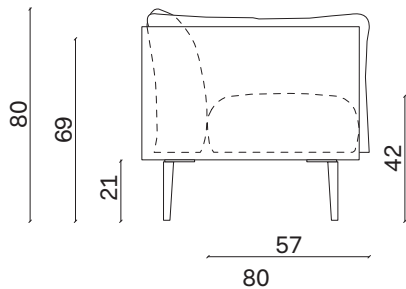

# Poltrona KUBÌ / KUBÌ armchair

design by Novamobili studio

NOVAMOBILI

misure L x H x P cm /  
dimensions W x H x D cm

87 x 80 x 80

kg. 33,5

Poltrona con rivestimento  
completamente sfoderabile in tessuto ed  
ecopelle, in pelle è fisso. /

*Armchair with fabric and imitation leather  
covers are fully removable; leather  
version has fixed covers.*

Vista laterale /  
Side view

Vista frontale /  
Front view

Vista in pianta /  
Plan view