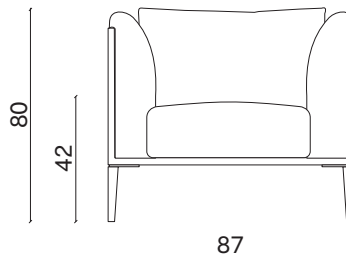

# Poltrona KUBÌ / KUBÌ armchair

design by Novamobili studio

NOVAMOBILI

misure L x H x P cm /  
dimensions W x H x D cm

87 x 80 x 80

kg. 33,5

Poltrona con rivestimento  
completamente sfoderabile in tessuto ed  
ecopelle, in pelle è fisso. /

*Armchair with fabric and imitation leather  
covers are fully removable; leather  
version has fixed covers.*

Vista laterale /  
Side view

Vista frontale /  
Front view

Vista in pianta /  
Plan view