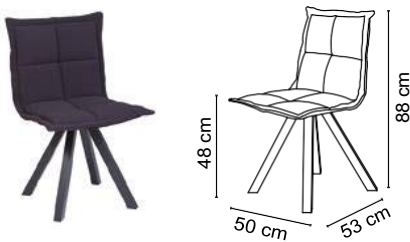

MARAIS B1 | Ref. 411

Low back | wooden shell and upholstered cushion

		Lacquered seat (W/RO) + Upholstery						
		Cat. A	Cat. B	Cat. C	Cat. D	Cat. E	Cat. F	Cat. G
Structure								
ep colours								

Lacquered seat (LX)	
---------------------	--

- Medium density polyurethane foams: 30 kg/m3.
- Metal legs.

MARAIS B2 | Ref. 412

Low back | upholstered shell

		Upholstery						
		Cat. A	Cat. B	Cat. C	Cat. D	Cat. E	Cat. F	Cat. G
Structure								
ep colours								