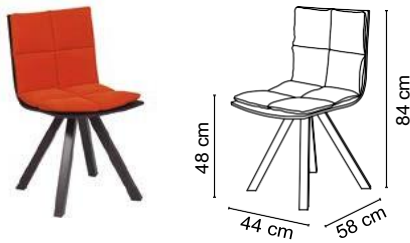

MARAIS CHAIR

The Marais chair collection consists of 8 metal-leg chairs with different heights and upholstered backrest. Marais is characterized by its elegant style and the magnificent details it hides. A fantastic option to complete any space that seeks a sophisticated touch.

MARAIS B1 | Ref. 411

Low back | wooden shell and upholstered cushion

		Lacquered seat (W/RO) + Upholstery						
		Cat. A	Cat. B	Cat. C	Cat. D	Cat. E	Cat. F	Cat. G
Structure								
ep colours								

Lacquered seat (LX)	
---------------------	--

- Medium density polyurethane foams: 30 kg/m3.
- Metal legs.

MARAIS B2 | Ref. 412

Low back | upholstered shell

		Upholstery						
		Cat. A	Cat. B	Cat. C	Cat. D	Cat. E	Cat. F	Cat. G
Structure								
ep colours								