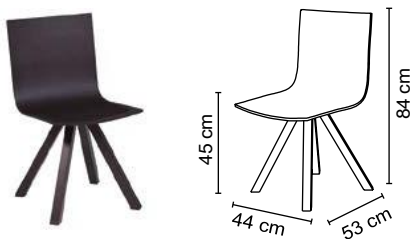

MARAIS B3 | Ref. 413

Low back | wooden shell

		Lacquered seat (W/RO)						
Structure								
ep colours								

Lacquered seat (LX)	

- Metal legs.