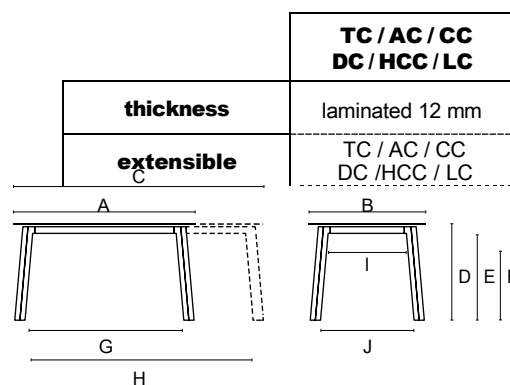

MERLOT TABLE

With an avant-garde and attractive design, the Merlot table is born with the clear idea of being different. To stand out forgetting the clichés. To go further. It arises with the purpose of captivating at first sight to provoke the desire for an unforgettable evening with her. Its 6x6 cm legs and the stylish shape inspires everyone who observes it an unbecoming lightness in tables of its style. It is delicate and fine, but without sacrificing stability and quality in the details. The weightlessness of the top-table has a fascinating effect on its admirers. A wonderful feeling that takes you to imagine it in every corner of your home, surrounded by your most valuable belongings and your loved ones.

MERLOT | Ref. 5020

Extending table

sizes	structure 	TECH CERAMIC (TC)	AVANT-GARDE CERAMIC (AC)	COOL CERAMIC (CC)	DREAM CERAMIC (DC)	HAUTE COUTURE CERAMIC (HCC)	LUXE CERAMIC (LC)
140(190)x90	ep colours						
150(210)x90	ep colours						
160(220)x90	ep colours						
180(260)x90	ep colours						
200(280)x90	ep colours						
220(300)x90	ep colours						
140(190)x100	ep colours						
150(210)x100	ep colours						
160(220)x100	ep colours						
180(260)x100	ep colours						
200(280)x100	ep colours						
220(300)x100	ep colours						
240(300)x100	ep colours						
180(260)x110	ep colours						
200(280)x110	ep colours						
220(300)x110	ep colours						
125(165)x125	ep colours						
140(190)x125	ep colours						
140(190)x140	ep colours						

Observations:

- Opening with movement of the legs.
- Legs with wheels for easy opening.
- Rubber wheels to avoid scratching and noise.
- Aluminum slide lacquered same as legs.
- Legs 6x6 cm.
- The continued design pattern applies to the extension.