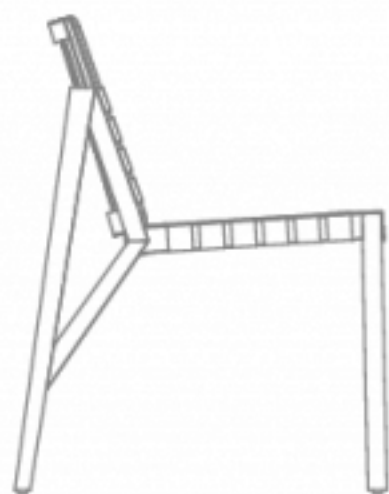

Composition and Dimensions

Structure: Massive beech wood. Back rest and seat: cotton strap

530

450

610