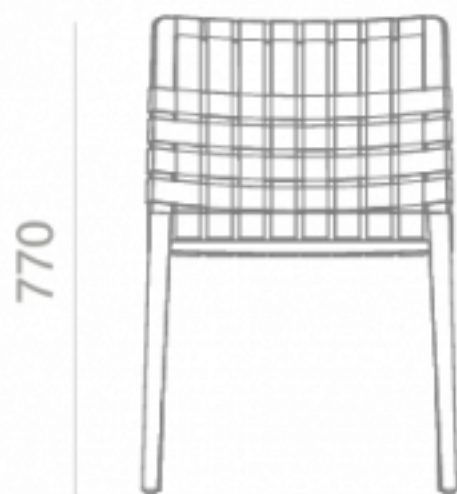

Composition and Dimensions

Structure: Massive beech wood. Back rest and seat: cotton strap

530

450

610