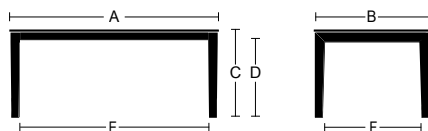

ILEX H-75 FIXED TABLE

WOODEN LEGS

ref. 5066

size	structure	TECH CERAMIC (TC)	AVANT-GARDE CERAMIC (AC)	COOL CERAMIC (CC)	DREAM CERAMIC (DC)
140x90	ep colours and wood				
160x90	ep colours and wood				
140x100	ep colours and wood				
160x100	ep colours and wood				
180x100	ep colours and wood				
200x100	ep colours and wood				
220x100	ep colours and wood				
180x110	ep colours and wood				
200x110	ep colours and wood				
220x110	ep colours and wood				

Remarks

- Solid wood legs with variable-section.
- Wood finishes available: W, RO (ash).

TC - AC - CC - DC

thickness

laminated 12 mm

	140x90	160x90	140x100	160x100	180x100	200x100	220x100	180x110	200x110	220x110
A	140 cm	160 cm	140 cm	160 cm	180 cm	200 cm	220 cm	180 cm	200 cm	220 cm
B	90 cm	90 cm	100 cm	100 cm	100 cm	100 cm	100 cm	110 cm	110 cm	110 cm
C	75 cm	75 cm	75 cm	75 cm	75 cm	75 cm	75 cm	75 cm	75 cm	75 cm
D	67 cm	67 cm	67 cm	67 cm	67 cm	67 cm	67 cm	67 cm	67 cm	67 cm
E	124 cm	144 cm	124 cm	144 cm	164 cm	184 cm	204 cm	164 cm	184 cm	204 cm
F	76 cm	76 cm	86 cm	86 cm	86 cm	86 cm	86 cm	96 cm	96 cm	96 cm

ILEX H-75 EXTENDING TABLE

WOODEN LEGS

ref. 5065

size	structure	TECH CERAMIC (TC)	AVANT-GARDE CERAMIC (AC)	COOL CERAMIC (CC)	DREAM CERAMIC (DC)
140(200)x90	ep colours and wood				
160(220)x90	ep colours and wood				
140(200)x100	ep colours and wood				
160(220)x100	ep colours and wood				
180(260)x100	ep colours and wood				
200(280)x100	ep colours and wood				
220(300)x100	ep colours and wood				
180(260)x110	ep colours and wood				
200(280)x110	ep colours and wood				
220(300)x110	ep colours and wood				