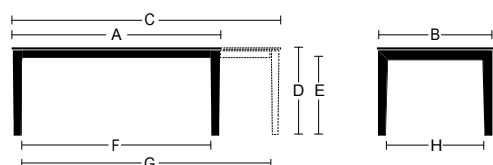

Remarks

- Solid wood legs with variable-section.
- Wood finishes available: W, RO (ash).

TC - AC - CC - DC

thickness

laminated 12 mm

	140x90	160x90	140x100	160x100	180x100	200x100	220x100	180x110	200x110	220x110
A	140 cm	160 cm	140 cm	160 cm	180 cm	200 cm	220 cm	180 cm	200 cm	220 cm
B	90 cm	90 cm	100 cm	100 cm	100 cm	100 cm	100 cm	110 cm	110 cm	110 cm
C	75 cm	75 cm	75 cm	75 cm	75 cm	75 cm	75 cm	75 cm	75 cm	75 cm
D	67 cm	67 cm	67 cm	67 cm	67 cm	67 cm	67 cm	67 cm	67 cm	67 cm
E	124 cm	144 cm	124 cm	144 cm	164 cm	184 cm	204 cm	164 cm	184 cm	204 cm
F	76 cm	76 cm	86 cm	86 cm	86 cm	86 cm	86 cm	96 cm	96 cm	96 cm

ILEX H-75 EXTENDING TABLE

WOODEN LEGS

ref. 5065

size	structure	TECH CERAMIC (TC)	AVANT-GARDE CERAMIC (AC)	COOL CERAMIC (CC)	DREAM CERAMIC (DC)
140(200)x90	ep colours and wood				
160(220)x90	ep colours and wood				
140(200)x100	ep colours and wood				
160(220)x100	ep colours and wood				
180(260)x100	ep colours and wood				
200(280)x100	ep colours and wood				
220(300)x100	ep colours and wood				
180(260)x110	ep colours and wood				
200(280)x110	ep colours and wood				
220(300)x110	ep colours and wood				

	TC - AC - CC - DC
thickness	laminated 12 mm
extensible	TC - AC - CC - DC

	140x90	160x90	140x100	160x100	180x100	200x100	220x100	180x110	200x110	220x110
A	140 cm	160 cm	140 cm	160 cm	180 cm	200 cm	220 cm	180 cm	200 cm	220 cm
B	90 cm	90 cm	100 cm	100 cm	100 cm	100 cm	100 cm	110 cm	110 cm	110 cm
C	200 cm	220 cm	200 cm	220 cm	260 cm	280 cm	300 cm	260 cm	280 cm	300 cm
D	75 cm	75 cm	75 cm	75 cm	75 cm	75 cm	75 cm	75 cm	75 cm	75 cm
E	67 cm	67 cm	67 cm	67 cm	67 cm	67 cm	67 cm	67 cm	67 cm	67 cm
F	124 cm	144 cm	124 cm	144 cm	164 cm	184 cm	204 cm	164 cm	184 cm	204 cm
G	184 cm	204 cm	184 cm	204 cm	244 cm	264 cm	284 cm	244 cm	264 cm	284 cm
H	76 cm	76 cm	86 cm	86 cm	86 cm	86 cm	86 cm	96 cm	96 cm	96 cm