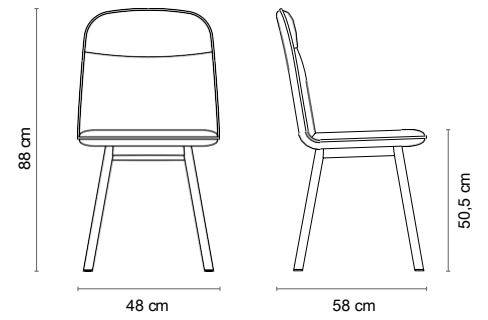

## KÖLN

ref. 4075

Upholstered seatshell.  
Metal legs.

Designed by Yonoh.