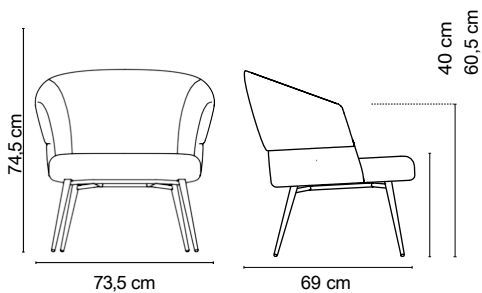

# NUBO CHAIR

by **Santiago Sevillano**

Nubo designed by Santiago Sevillano, it is the new seats collection for Dressy, the result of a careful craftsmanship that continues to find new expressions. One of its main significant characteristics is the meeting of the parts of the backrest, which gives volume to the piece as if it were three merged clouds. It is available in three types of legs, giving the collection great versatility when configuring the product. The backrest can be high or low. There is also a loungechair included in the collection.

**NUBO | Ref. 410101**

Lounge chair H-40

- Injected polyurethane foam density 65 kg/m<sup>3</sup> with steel inner structure.
- Ø16 mm metal tube.