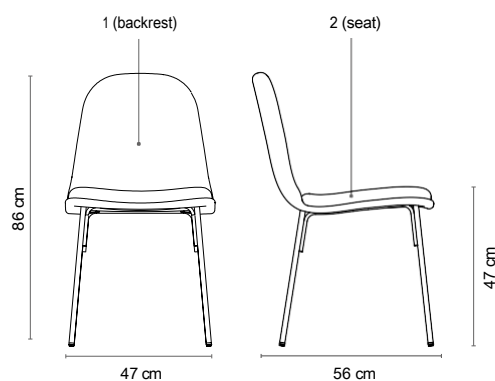

GALET

ref. 412101

Upholstered seatshell.
Metal legs.

GALET

ref. 412102

Upholstered seatshell with
upholstered seat.
Metal legs.
Different backrest and seat
upholstery option.

GALET

ref. 412103

Lacquered wooden seatshell with upholstered seat.
Metal legs.

GALET

ref. 412201

Upholstered seatshell.
Metal legs.
Stackable.