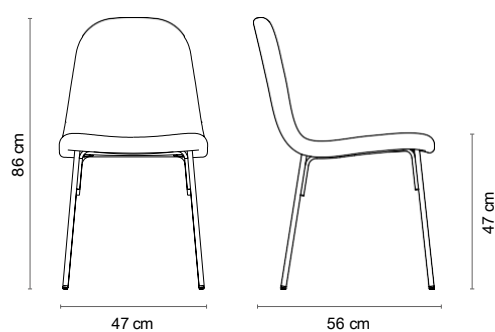

GALET

ref. 412101

Upholstered seatshell.
Metal legs.

GALET

ref. 412102

Upholstered seatshell with
upholstered seat.
Metal legs.
Different backrest and seat
upholstery option.

GALET

ref. 412103

Lacquered wooden seatshell with upholstered seat.
Metal legs.

GALET

ref. 412201

Upholstered seatshell.
Metal legs.
Stackable.