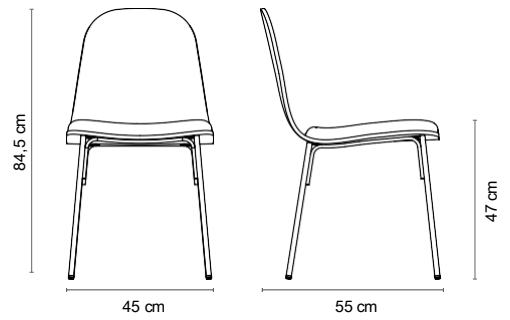

GALET

ref. 412101

Upholstered seatshell.
Metal legs.

GALET

ref. 412102

Upholstered seatshell with
upholstered seat.
Metal legs.
Different backrest and seat
upholstery option.

GALET

ref. 412103

Lacquered wooden seatshell with upholstered seat.
Metal legs.

GALET

ref. 412201

Upholstered seatshell.
Metal legs.
Stackable.