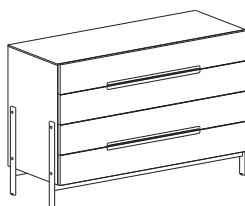

Float is a collection designed with the idea of reinstating the importance of each part making up the piece of furniture. Moved to the outside, the feet become a distinctive visual feature. Following the sideboard created for the living room, the collection has been extended and Float introduced into the bedroom, too, now enhanced with a bedside table, tallboy and chest of drawers that can be customized with any of the matt lacquered colours.

Collezione **FLOAT** / *FLOAT collection*

COMODINO FLOAT 2 CASSETTI

FLOAT 2-DRAWERS BEDSIDE TABLE

Larghezza <i>Width</i>	Profondità <i>Depth</i>	Altezza <i>Height</i>	Peso <i>Weight</i>
<u>50 cm</u>	<u>51,5 cm</u>	<u>50 cm</u>	<u>20,5 kg</u>
<u>58 cm</u>	<u>51,5 cm</u>	<u>50 cm</u>	<u>22,86 kg</u>

COMÒ FLOAT 4 CASSETTI

FLOAT 4-DRAWERS CHEST

Larghezza <i>Width</i>	Profondità <i>Depth</i>	Altezza <i>Height</i>	Peso <i>Weight</i>
<u>132 cm</u>	<u>51,5 cm</u>	<u>85,6 cm</u>	<u>82,4 kg</u>

SETTIMANALE FLOAT 6 CASSETTI

FLOAT 6-DRAWERS TALLBOY

Larghezza <i>Width</i>	Profondità <i>Depth</i>	Altezza <i>Height</i>	Peso <i>Weight</i>
<u>50 cm</u>	<u>51,5 cm</u>	<u>121 cm</u>	<u>53,79 kg</u>
<u>58 cm</u>	<u>51,5 cm</u>	<u>121 cm</u>	<u>62,4 kg</u>