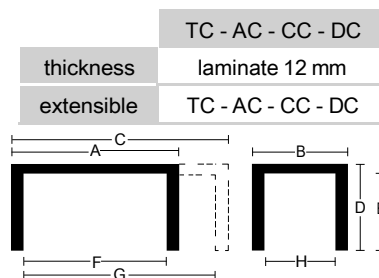

120x80	130x80	140x80	90x90	130x90	140x90	150x90	160x90	180x90	200x90	220x90	100x100	130x100	140x100	150x100	160x100	180x100	180x100	200x100	200x100	220x100	240x100	180x110	200x110	220x110
A	120 cm	130 cm	140 cm	90 cm	130 cm	140 cm	150 cm	160 cm	180 cm	200 cm	220 cm	100 cm	130 cm	140 cm	150 cm	160 cm	180 cm	180 cm	200 cm	200 cm	220 cm	240 cm	180 cm	200 cm	220 cm
B	80 cm	80 cm	80 cm	90 cm	90 cm	90 cm	90 cm	90 cm	90 cm	90 cm	90 cm	100 cm	100 cm	100 cm	100 cm	100 cm	100 cm	100 cm	100 cm	100 cm	100 cm	100 cm	110 cm	110 cm	110 cm
C	180 cm	190 cm	200 cm	130 cm	190 cm	200 cm	210 cm	220 cm	260 cm	280 cm	300 cm	145 cm	190 cm	200 cm	210 cm	220 cm	260 cm	280 cm	280 cm	300 cm	300 cm	300 cm	260 cm	280 cm	300 cm
D	75 cm	75 cm	75 cm	75 cm	75 cm	75 cm	75 cm	75 cm	75 cm	75 cm	75 cm	75 cm	75 cm	75 cm	75 cm	75 cm	75 cm	75 cm	75 cm	75 cm	75 cm	75 cm	75 cm	75 cm	75 cm
E	68 cm	68 cm	68 cm	68 cm	68 cm	68 cm	68 cm	68 cm	68 cm	68 cm	68 cm	68 cm	68 cm	68 cm	68 cm	68 cm	68 cm	68 cm	68 cm	68 cm	68 cm	68 cm	68 cm	68 cm	68 cm
F	107 cm	117 cm	127 cm	77 cm	117 cm	127 cm	137 cm	147 cm	167 cm	187 cm	207 cm	87 cm	117 cm	127 cm	137 cm	147 cm	167 cm	167 cm	187 cm	187 cm	207 cm	227 cm	167 cm	187 cm	207 cm
G	167 cm	177 cm	187 cm	117 cm	177 cm	187 cm	197 cm	207 cm	247 cm	267 cm	287 cm	132 cm	177 cm	187 cm	197 cm	207 cm	247 cm	267 cm	267 cm	287 cm	287 cm	287 cm	247 cm	267 cm	287 cm
H	68 cm	68 cm	68 cm	78 cm	78 cm	78 cm	78 cm	78 cm	78 cm	78 cm	78 cm	88 cm	88 cm	88 cm	88 cm	88 cm	88 cm	88 cm	88 cm	88 cm	88 cm	88 cm	98 cm	98 cm	98 cm