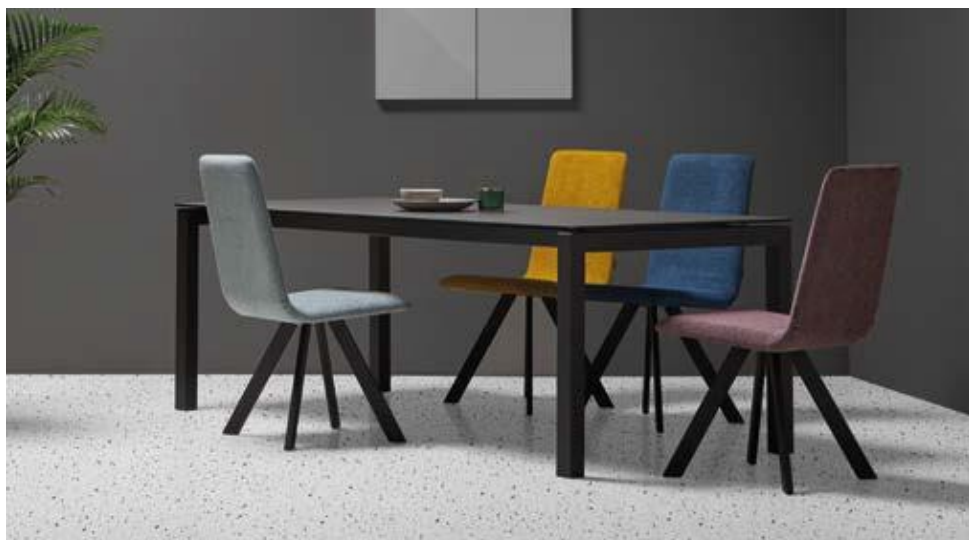

JULIA H-75 FIXED TABLE

ref. 536

size	structure	TECH CERAMIC (TC)	AVANT-GARDE CERAMIC (AC)	COOL CERAMIC (CC)	DREAM CERAMIC (DC)
120x80	ep colours				
130x80	ep colours				
140x80	ep colours				
180x80	ep colours				
200x80	ep colours				
90x90	ep colours				
130x90	ep colours				
140x90	ep colours				
150x90	ep colours				
160x90	ep colours				
180x90	ep colours				
200x90	ep colours				
220x90	ep colours				
100x100	ep colours				
130x100	ep colours				
140x100	ep colours				
150x100	ep colours				
160x100	ep colours				
180x100	⚠ ep colours				
200x100	⚠ ep colours				
220x100	⚠ ep colours				
240x100	⚠ ep colours				
180x110	⚠ ep colours				
200x110	⚠ ep colours				
220x110	⚠ ep colours				

JULIA H-75 EXTENDING TABLE

ref. 535

Remarks

- Legs at one end of table slides.
- Legs with wheels for easy movement.
- Rubber wheels to avoid scratching and noise.
- Inverted U-shape legs of 6x6 cm. (1)
- Aluminium slide lacquered same colour as legs.
- The continued design pattern applies to the extension.
- The integrated handle allows a semi-automatic opening of extensions. (2)