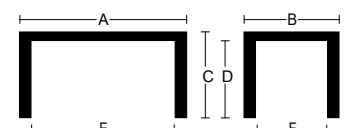

JULIA H-75 FIXED TABLE

ref. 536

size	structure	TECH CERAMIC (TC)	AVANT-GARDE CERAMIC (AC)	COOL CERAMIC (CC)	DREAM CERAMIC (DC)
120x80	ep colours				
130x80	ep colours				
140x80	ep colours				
180x80	ep colours				
200x80	ep colours				
90x90	ep colours				
130x90	ep colours				
140x90	ep colours				
150x90	ep colours				
160x90	ep colours				
180x90	ep colours				
200x90	ep colours				
220x90	ep colours				
100x100	ep colours				
130x100	ep colours				
140x100	ep colours				
150x100	ep colours				
160x100	ep colours				
180x100	⚠ ep colours				
200x100	⚠ ep colours				
220x100	⚠ ep colours				
240x100	⚠ ep colours				
180x110	⚠ ep colours				
200x110	⚠ ep colours				
220x110	⚠ ep colours				

⚠ H90 not available

Inverted U-shape legs of 6x6 cm.

TC - AC - CC - DC

thickness laminate 12 mm

	120x80	130x80	140x80	180x80	200x80	90x90	130x90	140x90	150x90	160x90	180x90	200x90	220x90	100x100	130x100	140x100	150x100	160x100	180x100	200x100	220x100	240x100	180x110	200x110	220x110	
A	120 cm	130 cm	140 cm	180 cm	200 cm	90 cm	130 cm	140 cm	150 cm	160 cm	180 cm	200 cm	220 cm	100 cm	130 cm	140 cm	150 cm	160 cm	180 cm	200 cm	220 cm	240 cm	180 cm	200 cm	220 cm	
B	80 cm	80 cm	80 cm	80 cm	80 cm	90 cm	90 cm	90 cm	90 cm	90 cm	90 cm	90 cm	90 cm	100 cm	100 cm	100 cm	100 cm	100 cm	100 cm	100 cm	100 cm	100 cm	110 cm	110 cm	110 cm	
C	75 cm	75 cm	75 cm	75 cm	75 cm	75 cm	75 cm	75 cm	75 cm	75 cm	75 cm	75 cm	75 cm	75 cm	75 cm	75 cm	75 cm	75 cm	75 cm	75 cm	75 cm	75 cm	75 cm	75 cm	75 cm	75 cm
D	67 cm	67 cm	67 cm	67 cm	67 cm	67 cm	67 cm	67 cm	67 cm	67 cm	67 cm	67 cm	67 cm	67 cm	67 cm	67 cm	67 cm	67 cm	67 cm	67 cm	67 cm	67 cm	67 cm	67 cm	67 cm	67 cm
E	107 cm	117 cm	127 cm	167 cm	187 cm	77 cm	117 cm	127 cm	137 cm	147 cm	167 cm	187 cm	207 cm	87 cm	117 cm	127 cm	137 cm	147 cm	167 cm	187 cm	207 cm	227 cm	167 cm	187 cm	207 cm	
F	67 cm	67 cm	67 cm	67 cm	67 cm	77 cm	77 cm	77 cm	77 cm	77 cm	77 cm	77 cm	77 cm	87 cm	87 cm	87 cm	87 cm	87 cm	87 cm	87 cm	87 cm	87 cm	97 cm	97 cm	97 cm	