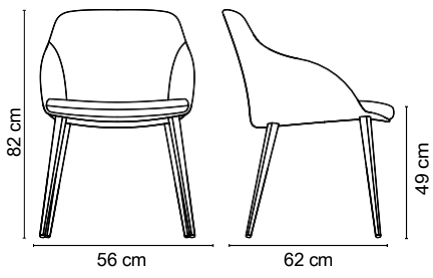

GALERA CHAIR

Galera chair from Dressy collection is a piece with a fully upholstered shell and removable cushion available in a wide range of upholstery such as leather, velvet or synthetic fabrics, among others. This shell has been designed with rounded and pleasant shapes to ensure a good seating comfort.. Its metallic legs, with a conical section, can be painted in the 30 colours from our metal catalogue.

- Injected polyurethane foam density 65 kg/m3 with steel inner structure.
- Removable cushion.
- Conical tube.