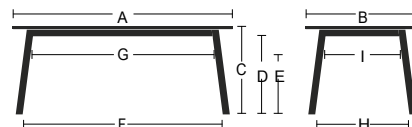

KÖLN H-75 FIXED TABLE

WOODEN LEGS

ref. 5033

size	structure  	TECH CERAMIC (TC)	AVANT-GARDE CERAMIC (AC)	COOL CERAMIC (CC)	DREAM CERAMIC (DC)
140x90	ep colours and wood (RO)				
150x90	ep colours and wood (RO)				
160x90	ep colours and wood (RO)				
180x90	ep colours and wood (RO)				
200x90	ep colours and wood (RO)				
220x90	ep colours and wood (RO)				
140x100	ep colours and wood (RO)				
150x100	ep colours and wood (RO)				
160x100	ep colours and wood (RO)				
180x100	ep colours and wood (RO)				
200x100	ep colours and wood (RO)				
220x100	ep colours and wood (RO)				
240x100	ep colours and wood (RO)				
180x110	ep colours and wood (RO)				
200x110	ep colours and wood (RO)				
220x110	ep colours and wood (RO)				

TC - AC - CC - DC
thickness laminate 12 mm

Remarks

- Legs in solid ash wood.
- Round legs: Ø6 cm.
- Shaped ceramic top-table.

	140x90	150x90	160x90	180x90	200x90	220x90	140x100	150x100	160x100	180x100	200x100	220x100	240x100	180x110	200x110	220x110
A	140 cm	150 cm	160 cm	180 cm	200 cm	220 cm	140 cm	150 cm	160 cm	180 cm	200 cm	220 cm	240 cm	180 cm	200 cm	220 cm
B	90 cm	90 cm	90 cm	90 cm	90 cm	90 cm	100 cm	100 cm	100 cm	100 cm	100 cm	100 cm	100 cm	110 cm	110 cm	110 cm
C	75 cm	75 cm	75 cm	75 cm	75 cm	75 cm	75 cm	75 cm	75 cm	75 cm	75 cm	75 cm	75 cm	75 cm	75 cm	75 cm
D	67 cm	67 cm	67 cm	67 cm	67 cm	67 cm	67 cm	67 cm	67 cm	67 cm	67 cm	67 cm	67 cm	67 cm	67 cm	67 cm
E	47 cm	47 cm	47 cm	47 cm	47 cm	47 cm	47 cm	47 cm	47 cm	47 cm	47 cm	47 cm	47 cm	47 cm	47 cm	47 cm
F	123 cm	133 cm	143 cm	163 cm	183 cm	203 cm	123 cm	133 cm	143 cm	163 cm	183 cm	203 cm	223 cm	183 cm	183 cm	203 cm
G	111 cm	121 cm	131 cm	151 cm	171 cm	191 cm	111 cm	121 cm	131 cm	151 cm	171 cm	191 cm	211 cm	151 cm	171 cm	191 cm
H	73 cm	73 cm	73 cm	73 cm	73 cm	73 cm	83 cm	83 cm	83 cm	83 cm	83 cm	83 cm	83 cm	93 cm	93 cm	93 cm
I	64 cm	64 cm	64 cm	64 cm	64 cm	64 cm	74 cm	74 cm	74 cm	74 cm	74 cm	74 cm	74 cm	84 cm	84 cm	84 cm