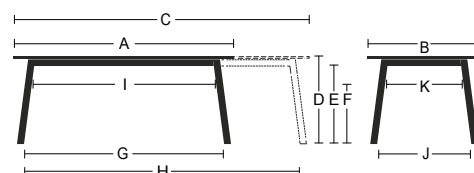

KÖLN H-75 EXTENDING TABLE

WOODEN LEGS

ref. 5032

size	structure  	TECH CERAMIC (TC)	AVANT-GARDE CERAMIC (AC)	COOL CERAMIC (CC)	DREAM CERAMIC (DC)
140(190)x90	ep colours and wood (RO)				
150(200)x90	ep colours and wood (RO)				
160(220)x90	ep colours and wood (RO)				
180(260)x90	ep colours and wood (RO)				
200(280)x90	ep colours and wood (RO)				
220(300)x90	ep colours and wood (RO)				
140(190)x100	ep colours and wood (RO)				
150(200)x100	ep colours and wood (RO)				
160(220)x100	ep colours and wood (RO)				
180(260)x100	ep colours and wood (RO)				
200(280)x100	ep colours and wood (RO)				
220(300)x100	ep colours and wood (RO)				
240(300)x100	ep colours and wood (RO)				
180(260)x110	ep colours and wood (RO)				
200(280)x110	ep colours and wood (RO)				
220(300)x110	ep colours and wood (RO)				

Remarks

- Legs in solid ash wood.
- Round legs: Ø6 cm.
- Legs at one end of table slides.
- Legs with wheels for easy movement.
- Rubber wheels to avoid scratching and noise.
- The integrated handle allows a semi-automatic opening of extensions.
- Shaped extending ceramic top-table.
- The continued design pattern applies to the extension.