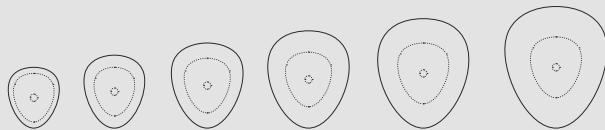

STONE

REF. 904201 / 904202 / 904203

Central column table available in four different heights (H33 / H40 / H55 / H66). Table top made of ceramic laminated with glass.

50X42

60X50

70X59

80X67

90X75

100X84

- Stainless steel tube \varnothing 6 cm.
- Stainless steel base:
(40x33, 45x38 and 50x42).

* More information on sizes in the price list