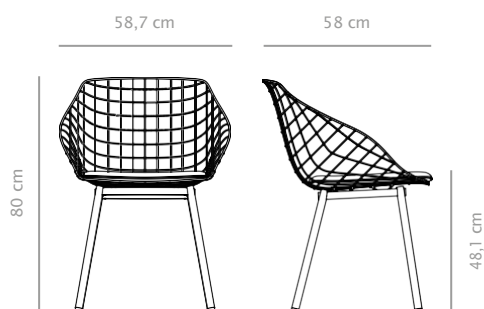

Canasta chair with cover

musola

REF. 9020

Chair designed by Yonoh Studio, made entirely of stainless steel. Removable cover seat with polyester fibre and water-permeable polyurethane foam (Dry Feel) inside. This cover doesn't completely hide its characteristic grid.

Upholstery	cat. B	cat. C	cat. D
Structure ep colours			

Designed by Yonoh.

Canasta chair with cushion

musola

REF. 9021

Chair designed by Yonoh Studio, made entirely of stainless steel. Fully removable cushion with Eva rubber and water-permeable polyurethane foam (Dry Feel) inside. It fits perfectly to the characteristic chair's backside.