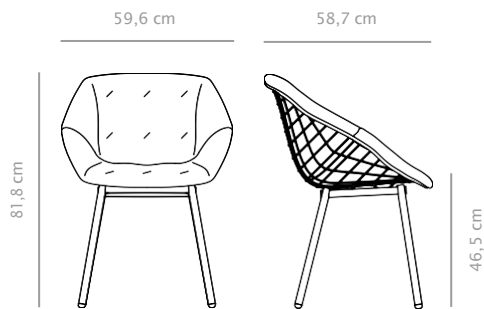

Canasta chair with cover

musola

REF. 9020

Chair designed by Yonoh Studio, made entirely of stainless steel. Removable cover seat with polyester fibre and water-permeable polyurethane foam (Dry Feel) inside. This cover doesn't completely hide its characteristic grid.

Upholstery	cat. B	cat. C	cat. D
Structure ep colours			

Designed by Yonoh.

Canasta chair with cushion

musola

REF. 9021

Chair designed by Yonoh Studio, made entirely of stainless steel. Fully removable cushion with Eva rubber and water-permeable polyurethane foam (Dry Feel) inside. It fits perfectly to the characteristic chair's backside.