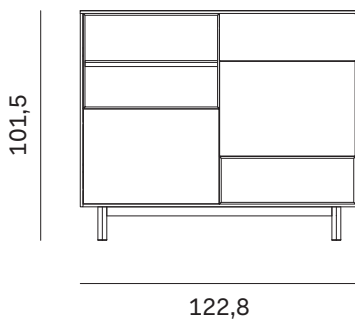

The Rim sideboard is a unit that teams closed storage with open shelving, the juxtaposition of solids and voids allowing it to furnish any space with personality. The carcass - which comes in the noce or olmo termotrattato finishes, or any of the matt and oxidized lacquered colour options - is paired with fronts in the same finishes as well as the gloss lacquered option, and with open shelving in a matt or oxidized lacquered finish. Adding the finishing touch to the sideboard, which comes in three versions, is the base, which has two height options - 15 or 24 cm - and is available in a choice of matt, oxidized or metal lacquered finishes.

NOVAMOBILI

MADIA RIM / RIM SIDEBOARD

MADIA RIM QUADRATA - CON BASAMENTO H. 24 CM SQUARE RIM SIDEBOARD - WITH BASE H 24 CM

Larghezza Width	Profondità Depth	Altezza Height	Peso Weight
<u>122,8 cm</u>	<u>43 cm</u>	<u>110,5 cm</u>	<u>87,5 kg</u>

MADIA RIM QUADRATA - CON BASAMENTO H. 15 CM SQUARE RIM SIDEBOARD - WITH BASE H 15 CM

Larghezza Width	Profondità Depth	Altezza Height	Peso Weight
<u>122,8 cm</u>	<u>43 cm</u>	<u>101,5 cm</u>	<u>87,5 kg</u>

NOVAMOBILI

MADIA RIM / RIM SIDEBOARD

MADIA RIM RETTANGOLARE BASSA - CON BASAMENTO H. 24 CM

LOW RECTANGULAR RIM SIDEBOARD - WITH BASE H 24 CM

Larghezza Width	Profondità Depth	Altezza Height	Peso Weight
<u>182,8 cm</u>	<u>43 cm</u>	<u>68,5 cm</u>	<u>118 kg</u>