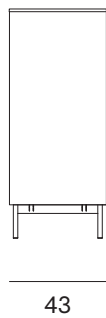

The Rim sideboard is a unit that teams closed storage with open shelving, the juxtaposition of solids and voids allowing it to furnish any space with personality. The carcass - which comes in the noce or olmo termotrattato finishes, or any of the matt and oxidized lacquered colour options - is paired with fronts in the same finishes as well as the gloss lacquered option, and with open shelving in a matt or oxidized lacquered finish. Adding the finishing touch to the sideboard, which comes in three versions, is the base, which has two height options - 15 or 24 cm - and is available in a choice of matt, oxidized or metal lacquered finishes.

NOVAMOBILI

MADIA RIM / RIM SIDEBOARD

MADIA RIM QUADRATA - CON BASAMENTO H. 24 CM SQUARE RIM SIDEBOARD - WITH BASE H 24 CM

Larghezza Width	Profondità Depth	Altezza Height	Peso Weight
<u>122,8 cm</u>	<u>43 cm</u>	<u>110,5 cm</u>	<u>87,5 kg</u>

MADIA RIM QUADRATA - CON BASAMENTO H. 15 CM SQUARE RIM SIDEBOARD - WITH BASE H 15 CM

Larghezza Width	Profondità Depth	Altezza Height	Peso Weight
<u>122,8 cm</u>	<u>43 cm</u>	<u>101,5 cm</u>	<u>87,5 kg</u>

NOVAMOBILI

MADIA RIM / RIM SIDEBOARD

MADIA RIM RETTANGOLARE BASSA - CON BASAMENTO H. 24 CM

LOW RECTANGULAR RIM SIDEBOARD - WITH BASE H 24 CM

Larghezza Width	Profondità Depth	Altezza Height	Peso Weight
<u>182,8 cm</u>	<u>43 cm</u>	<u>68,5 cm</u>	<u>118 kg</u>