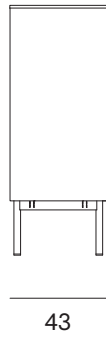

The Rim sideboard is a unit that teams closed storage with open shelving, the juxtaposition of solids and voids allowing it to furnish any space with personality. The carcass - which comes in the noce or olmo termotrattato finishes, or any of the matt and oxidized lacquered colour options - is paired with fronts in the same finishes as well as the gloss lacquered option, and with open shelving in a matt or oxidized lacquered finish. Adding the finishing touch to the sideboard, which comes in three versions, is the base, which has two height options - 15 or 24 cm - and is available in a choice of matt, oxidized or metal lacquered finishes.

NOVAMOBILI

MADIA RIM / RIM SIDEBOARD

MADIA RIM QUADRATA - CON BASAMENTO H. 24 CM SQUARE RIM SIDEBOARD - WITH BASE H 24 CM

Larghezza Width	Profondità Depth	Altezza Height	Peso Weight
<u>122,8 cm</u>	<u>43 cm</u>	<u>110,5 cm</u>	<u>87,5 kg</u>

MADIA RIM QUADRATA - CON BASAMENTO H. 15 CM SQUARE RIM SIDEBOARD - WITH BASE H 15 CM

Larghezza Width	Profondità Depth	Altezza Height	Peso Weight
<u>122,8 cm</u>	<u>43 cm</u>	<u>101,5 cm</u>	<u>87,5 kg</u>

NOVAMOBILI

MADIA RIM / RIM SIDEBOARD

MADIA RIM RETTANGOLARE BASSA - CON BASAMENTO H. 24 CM

LOW RECTANGULAR RIM SIDEBOARD - WITH BASE H 24 CM

Larghezza Width	Profondità Depth	Altezza Height	Peso Weight
<u>182,8 cm</u>	<u>43 cm</u>	<u>68,5 cm</u>	<u>118 kg</u>