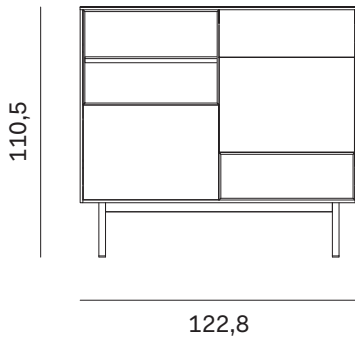

The Rim sideboard is a unit that teams closed storage with open shelving, the juxtaposition of solids and voids allowing it to furnish any space with personality. The carcass - which comes in the noce or olmo termotrattato finishes, or any of the matt and oxidized lacquered colour options - is paired with fronts in the same finishes as well as the gloss lacquered option, and with open shelving in a matt or oxidized lacquered finish. Adding the finishing touch to the sideboard, which comes in three versions, is the base, which has two height options - 15 or 24 cm - and is available in a choice of matt, oxidized or metal lacquered finishes.

NOVAMOBILI

MADIA RIM / RIM SIDEBOARD

MADIA RIM QUADRATA - CON BASAMENTO H. 24 CM SQUARE RIM SIDEBOARD - WITH BASE H 24 CM

Larghezza Width	Profondità Depth	Altezza Height	Peso Weight
<u>122,8 cm</u>	<u>43 cm</u>	<u>110,5 cm</u>	<u>87,5 kg</u>

MADIA RIM QUADRATA - CON BASAMENTO H. 15 CM SQUARE RIM SIDEBOARD - WITH BASE H 15 CM

Larghezza Width	Profondità Depth	Altezza Height	Peso Weight
<u>122,8 cm</u>	<u>43 cm</u>	<u>101,5 cm</u>	<u>87,5 kg</u>

NOVAMOBILI

MADIA RIM / RIM SIDEBOARD

MADIA RIM RETTANGOLARE BASSA - CON BASAMENTO H. 24 CM

LOW RECTANGULAR RIM SIDEBOARD - WITH BASE H 24 CM

Larghezza Width	Profondità Depth	Altezza Height	Peso Weight
<u>182,8 cm</u>	<u>43 cm</u>	<u>68,5 cm</u>	<u>118 kg</u>