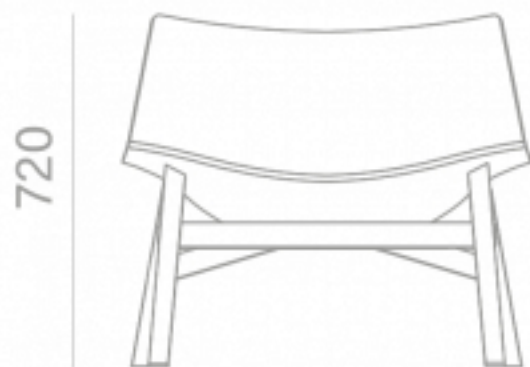

Composition and Dimensions

Seat: Premium grain leather. Frame: Steel

830

680

400