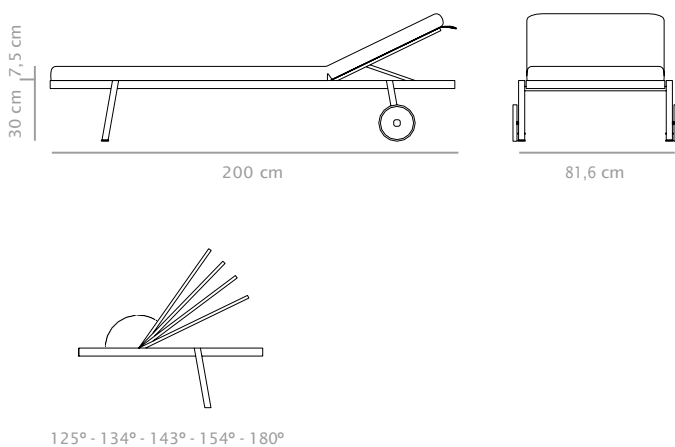

Nao lounge

musola

REF. 9070

Lounger designed by Javier Herrero, made of stainless steel (structure) and aluminium (seat and backrest). Removable fabric. The cushion interior is protected by water-repellent polyester cover. It is stackable.

Designed by Javier Herrero.

Nao lounge with wheels

musola

REF. 9071

Lounger with wheels designed by Javier Herrero, made of stainless steel (structure) and aluminium (seat and backrest). Removable fabric. The cushion interior is protected by water-repellent polyester cover. It is stackable.