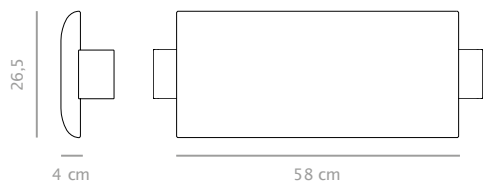

Nao headrest

musola

REF. 907090

Removable headrest whose interior is protected by a water-permeable polyester cover.