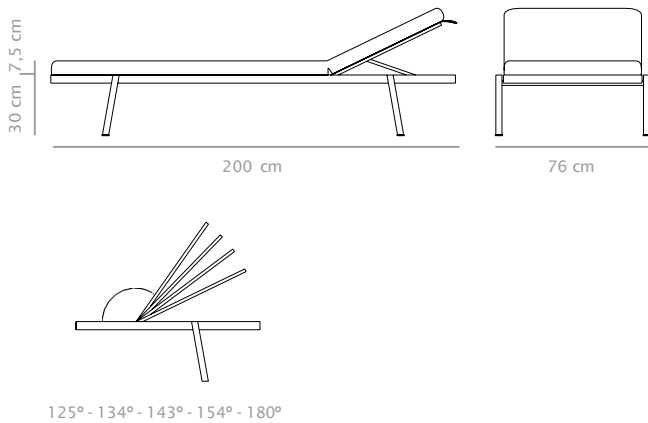

Nao lounge

musola

REF. 9070

Lounger designed by Javier Herrero, made of stainless steel (structure) and aluminium (seat and backrest). Removable fabric. The cushion interior is protected by water-repellent polyester cover. It is stackable.

Designed by Javier Herrero.

Nao lounge with wheels

musola

REF. 9071

Lounger with wheels designed by Javier Herrero, made of stainless steel (structure) and aluminium (seat and backrest). Removable fabric. The cushion interior is protected by water-repellent polyester cover. It is stackable.