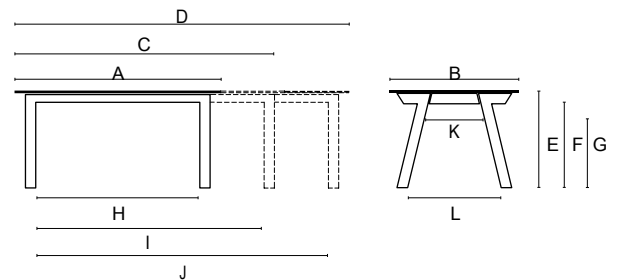

DUERO | Ref. 525

Extending table

sizes	structure 	TECH CERAMIC (TC)	AVANT-GARDE CERAMIC (AC)	COOL CERAMIC (CC)	DREAM CERAMIC (DC)	HAUTE COUTURE CERAMIC (HCC)	LUXE CERAMIC (LC)
160(220)x100	ep colours						
180(260)x100	ep colours						
200(280)x100	ep colours						
220(300)x100	ep colours						
250(300/350)x100	ep colours						
200(280)x110	ep colours						
220(300)x110	ep colours						
250(300/350)x110	ep colours						
300(350/400)x110	ep colours						
250(300/350)x120	ep colours						
300(350/400)x120	ep colours						

sizes / thickness	TC / AC / CC DC / HCC / LC
160(220)x100 - 250(300/350)x110	laminated 12 mm
300(350/400)x110 250(300/350)x120 300(350/400)x120	laminated 14
extensible	TC / AC / CC DC / HCC / LC

Observations:

- Opening with movement of the legs.
- Legs with wheels for easy opening.
- Rubber wheels to avoid scratching and noise.
- Alluminium slide lacquered same as legs.
- Legs 8x8 cm.
- The continued design pattern applies just to tables with one extension.

	160x100	180x100	200x100	220x100	250x100	200x110	220x110	250x110	300x110	250x120	300x120
A	160 cm	180 cm	200 cm	220 cm	250 cm	200 cm	220 cm	250 cm	300 cm	250 cm	300 cm
B	100 cm	100 cm	100 cm	100 cm	100 cm	110 cm	110 cm	110 cm	110 cm	120 cm	120 cm
C	220 cm	260 cm	280 cm	300 cm	300 cm	280 cm	300 cm	300 cm	350 cm	300 cm	350 cm
D	-	-	-	-	350 cm	-	-	350 cm	400 cm	350 cm	400 cm
E	75 cm	75 cm	75 cm	75 cm	75 cm	75 cm	75 cm	75 cm	75 cm	75 cm	75 cm
F	65 cm	65 cm	65 cm	65 cm	65 cm	65 cm	65 cm	65 cm	65 cm	65 cm	65 cm
G	47 cm	47 cm	47 cm	47 cm	47 cm	47 cm	47 cm	47 cm	47 cm	47 cm	47 cm
H	128 cm	148 cm	168 cm	188 cm	218 cm	168 cm	188 cm	218 cm	268 cm	218 cm	268 cm
I	188 cm	228 cm	248 cm	268 cm	268 cm	248 cm	268 cm	268 cm	318 cm	268 cm	318 cm
J	-	-	-	-	318 cm	-	-	318 cm	368 cm	318 cm	368 cm
K	50 cm	50 cm	50 cm	50 cm	50 cm	60 cm	60 cm	60 cm	60 cm	70 cm	70 cm
L	73 cm	73 cm	73 cm	73 cm	73 cm	83 cm	83 cm	83 cm	83 cm	93 cm	93 cm