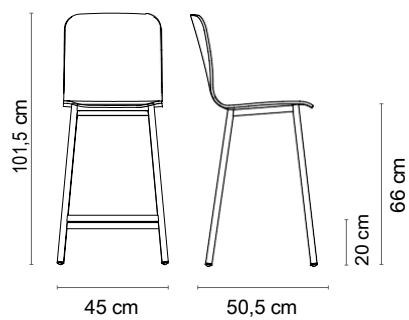

# PEPPER

ref. 3030

Wooden lacquered seatshell

Metal legs

H65

## PEPPER 1

ref. 3031

Upholstered seatshell  
Metal legs  
H65

## PEPPER 2

ref. 3032

Upholstered seatshell  
Metal legs  
H65