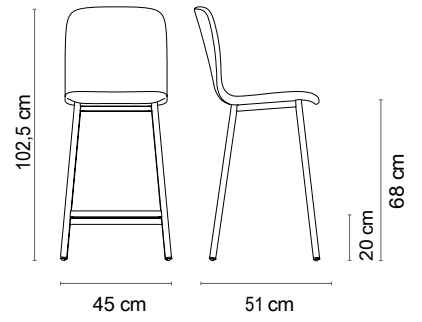

# PEPPER

ref. 3030

Wooden lacquered seatshell

Metal legs

H65

## PEPPER 1

ref. 3031

Upholstered seatshell  
Metal legs  
H65

## PEPPER 2

ref. 3032

Upholstered seatshell  
Metal legs  
H65