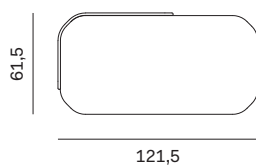

*Ninfea is a desk with simple, elegant lines. A top with soft, rounded shapes sits on slender metal legs. The privacy screen, in fabric or extra leather, doubles as a little noticeboard for posting notes and documents on using magnets attracted to its metal inner. The desk, which has a handy undermounted drawer, is ideal for recreating a reading nook in the bedroom, and also has a dressing table-esque setup with its wooden caddy and circular mirror.*

## SCRITTOIO NINFEA / NINFEA DESK

Larghezza Width	Profondità Depth	Altezza Height	Peso Weight
<u>121,5 cm</u>	<u>61,5 cm</u>	<u>98,6 cm</u>	<u>32,88 kg</u>

Tessuto sfoderabile per séparé.  
Privacy screen with removable fabric.

## SCRITTOIO NINFEA CON SPECCHIO NINFEA DESK WITH MIRROR

Larghezza Width	Profondità Depth	Altezza Height	Peso Weight
<u>121,5 cm</u>	<u>61,5 cm</u>	<u>131,7 cm</u>	<u>42,88 kg</u>

Tessuto sfoderabile per séparé.  
Privacy screen with removable fabric.